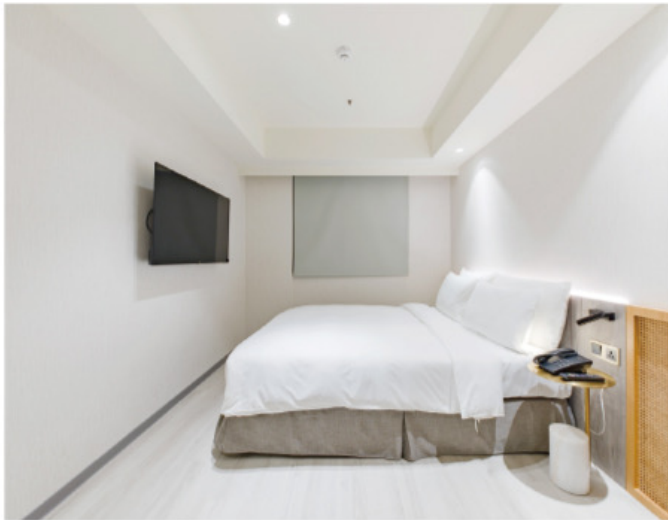

The guests can overlook the invincible urban view by opening the curtain. Some guest rooms overlook to Taipei 101. The most popular "Boutech Junior King Suite Room" offered on the website owns an independent living room and a bedroom with spacious space.

Rooms & Experiences

Boutech Dahu Park Hotel offers 148 guest rooms with view, totaling 6 room types.

Facilities: Restaurant \ Conference Room \ Business Center \ Self-service Laundry Room \ Fitness Gym

Room Design

The guest rooms of Boutech Dahu Park Hotel are based on wooden colors, incorporated with large window for bright lighting.

Room	Non-smoking	Bed Type	Guests	Size
Urban Double Room		Double / 9 Rooms	2	19 sqm / 213 sqft
Superior Room		Double / 39 Rooms	2	23 sqm / 249 sqft
Premium Room		Double / 65 Rooms or Twin / 17 Rooms	2	29 sqm / 320 sqft
Deluxe Family Room		2 Semi-Double / 9 Rooms	4	33 sqm / 355 sqft
Boutech Junior King Suite Room		Double / 5 Rooms	2	49 sqm / 533 sqft
Boutech 101 Executive King Suite Room		Double / 1 Rooms	2	49 sqm / 533 sqft
Barrier Free Room		Semi-Double / 2 Rooms	2	23 sqm / 249 sqft

Breakfast | Opening Hours: 07:00~17:00

Urban Double Room

Bed Type | Double 165*200

No. of Rooms | 9 Rooms

Guests | 2 people

Size | 19 sqm / 213 sqft

Superior Room

Bed Type | Double 180*200~165*200