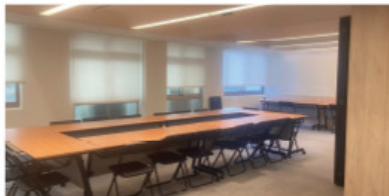

Conference Room

Size:

Room A:31 sqm / 334 sqft Pax | 12-15 Guests

Room B:31 sqm / 341 sqft Pax | 12-15 Guests

Room C(A+B):62 sqm / 676 sqft Pax | 25-30 Guests