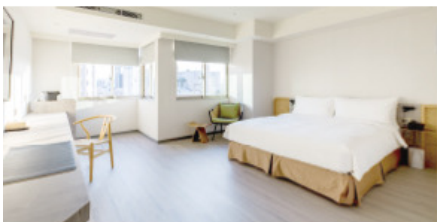

Superior Room

Bed Type | Double 180*200~165*200

No. of Rooms | 39 Rooms

Guests | 2 people

Size | 23 sqm / 249 sqft