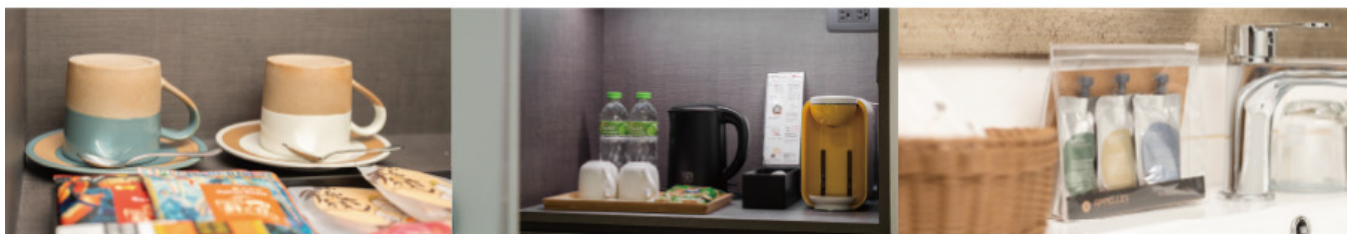

Rooms & Experiences

Boutech Archess Hotel offers 41 guest rooms with view, totaling 4 room types.

Facilities: Self-Service Coffee\Underground Parking Lot

Room Design

Our guest rooms are spacious and comfortable around 23.14~36.36 sqm and all rooms have bathtubs. You can have a hot bath at the end of the day, and enjoy a quiet and relaxing time at your own pace.

Room	Non-smoking	Bed Type	Guests	Size
Standard Double Room		Double / 6 Rooms	2	19 sqm / 213 sqft
Superior Double Room		Double / 25 Rooms	2	23 sqm / 249 sqft
Deluxe Double Room		Double / 5 Rooms	2	29 sqm / 320 sqft
Elite Double Room		Double / 5 Rooms	2	36 sqm / 391 sqft

Amenities

Bath & Personal Care | Shower / Bathtub / ANYAH green-certified toiletries

Entertainment | Free high-speed Wi-Fi / TV

Comfortable Equipment | Air-conditioner / Slippers

Food & Beverages | Minibar / Mini fridge / Electronic kettle / Tea bags / Ucc capsule coffee machine

Safety Equipment | Smoke Detector

Furniture and Furnishings | Hangers