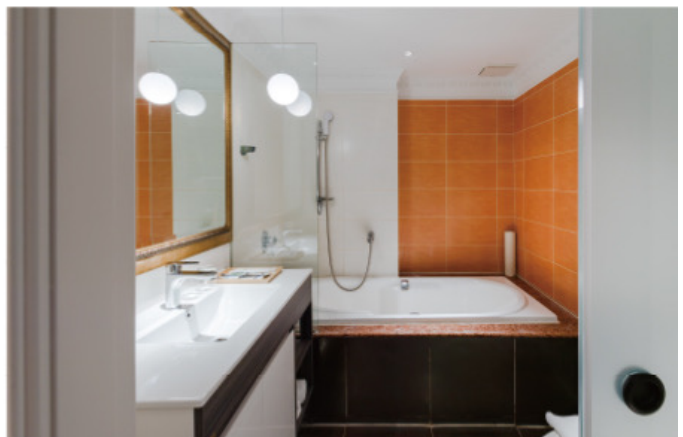

Superior Double Room

Bed Type | Double 150*190

No. of Rooms | 25 Rooms

Guests | 2 people

Size | 23 sqm / 249 sqft