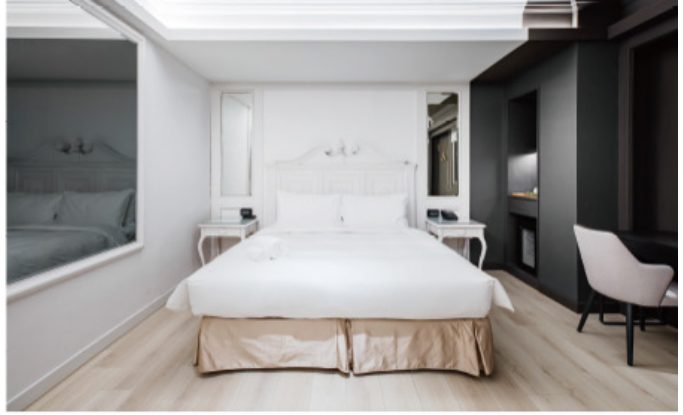

Deluxe Double Room

Bed Type | Double 150*190

No. of Rooms | 5 Rooms

Guests | 2 people

Size | 29 sqm / 320 sqft